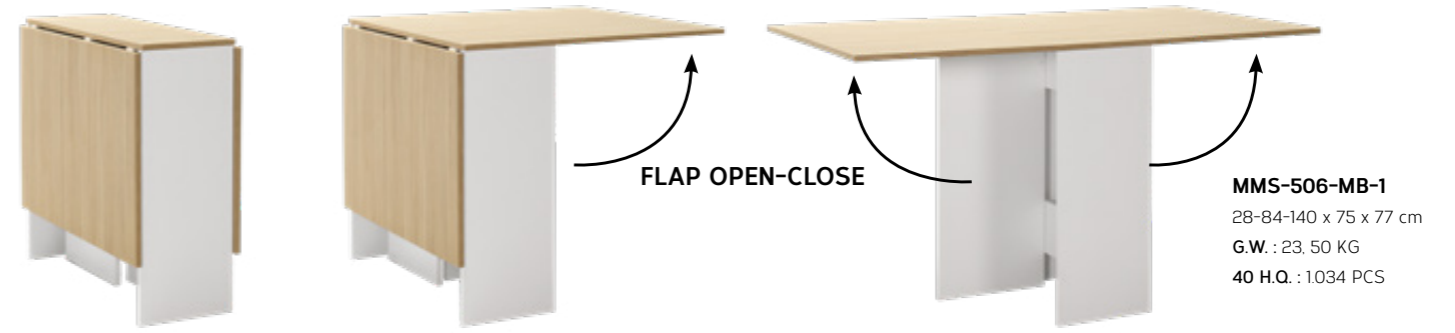

SHC-110-YY-1

SHC-110-TA-1

SHC-110-SS-1

SHC-110-KK-1

SHC-110-HH-1

SHC-110-OO-1

SHC-110-BB-1

SHC-110-UU-1

SHC-110-OA-1

Dining Room

Rigid Connections & Neat Corners

IMMEDIATE DELIVERY - MOQ 5 Pcs

MMS-706-00-1

BEST SELLER

MMS-706-DD-1 120-150 x 75 x 70 cm G.W. : 25, 15 KG 40 H.Q. : 946 PCS 4 - 6 People

MMS-706-TT-1 120-150 x 75 x 70 cm G.W. : 25, 15 KG 40 H.Q. : 946 PCS 4 - 6 People