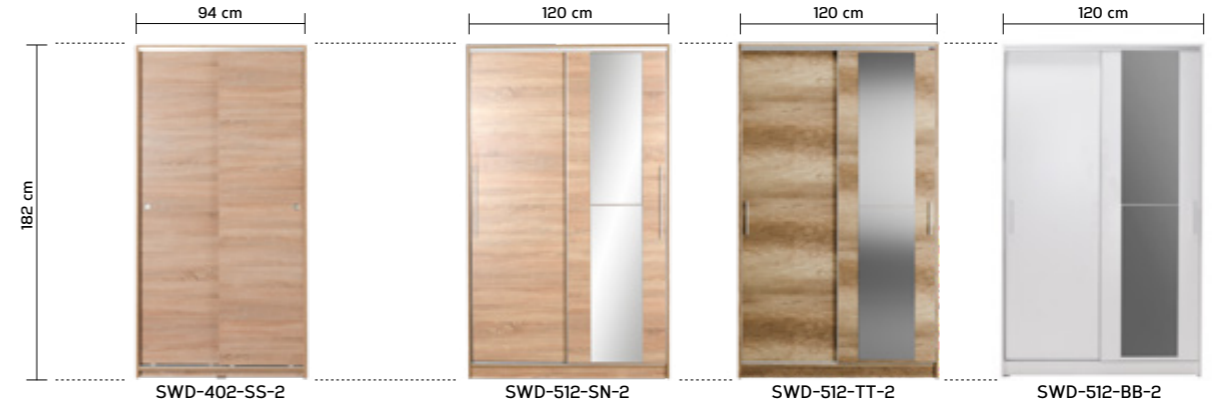

IMMEDIATE DELIVERY - MOQ 5 Pcs