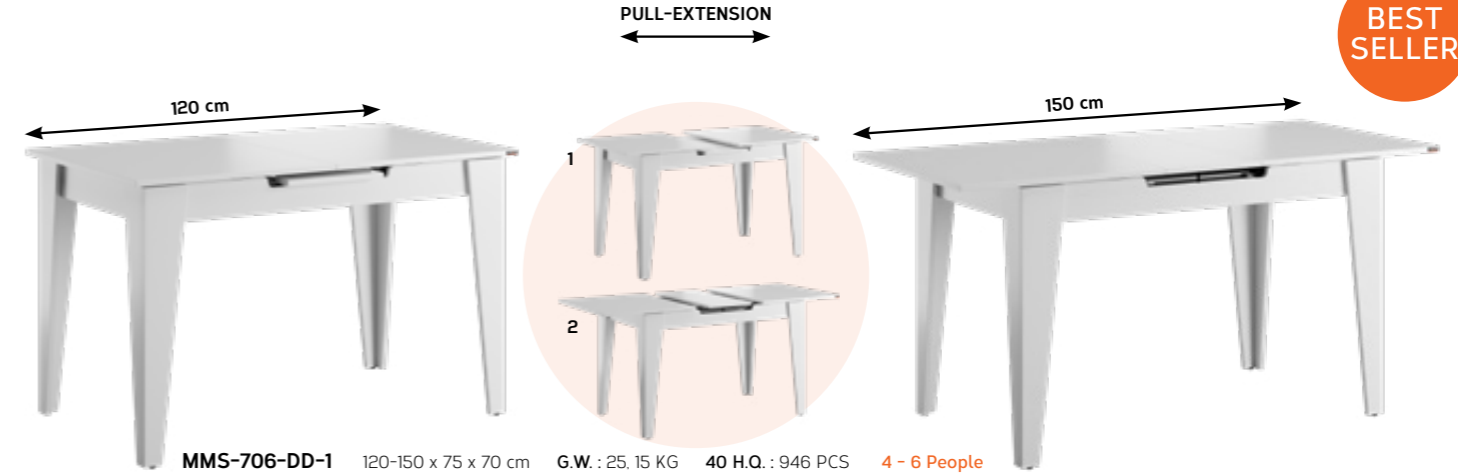

SHC-110-OA-1

Dining Room

Rigid Connections & Neat Corners

IMMEDIATE DELIVERY - MOQ 5 Pcs

MMS-706-00-1

BEST SELLER

MMS-706-DD-1 120-150 x 75 x 70 cm G.W. : 25, 15 KG 40 H.Q. : 946 PCS 4 - 6 People

MMS-706-TT-1 120-150 x 75 x 70 cm G.W. : 25, 15 KG 40 H.Q. : 946 PCS 4 - 6 People

MMS-706-00-1 120-150 x 75 x 70 cm G.W. : 25, 15 KG 40 H.Q. : 946 PCS 4 - 6 People

- Easy Pull-Lift Open Mechanism
- New aluminum rails

DECORS AVAILABLE

Italian Oak (M)

Sonoma (S)

Tori (T)

Oslo Walnut (O)

White (B)