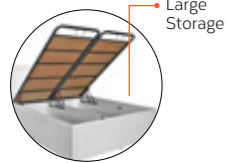

ALL NEW

ALL NEW

extended