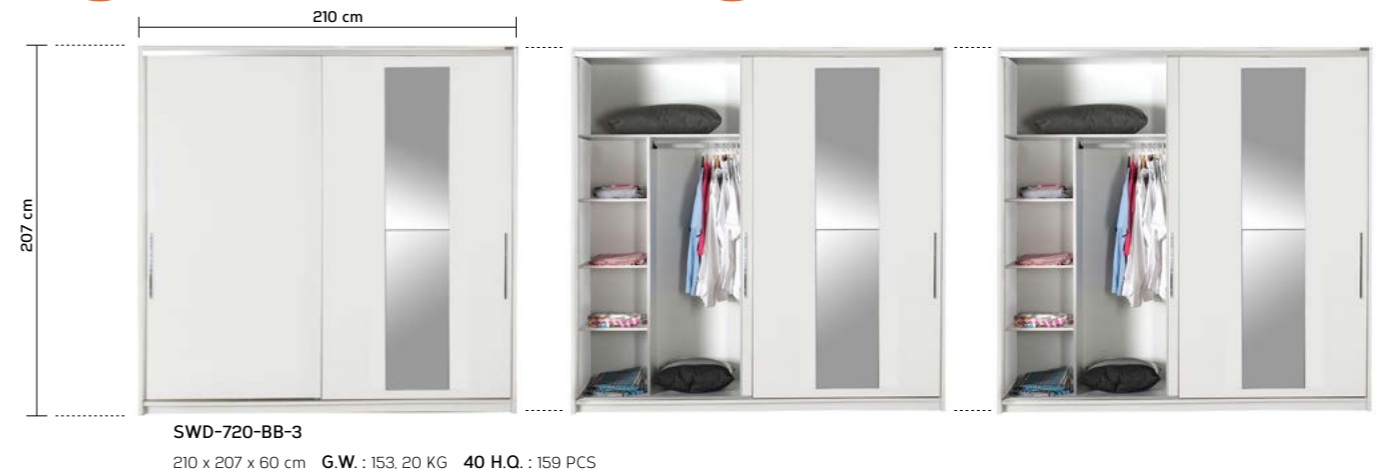

IMMEDIATE DELIVERY - MOQ 5 Pcs