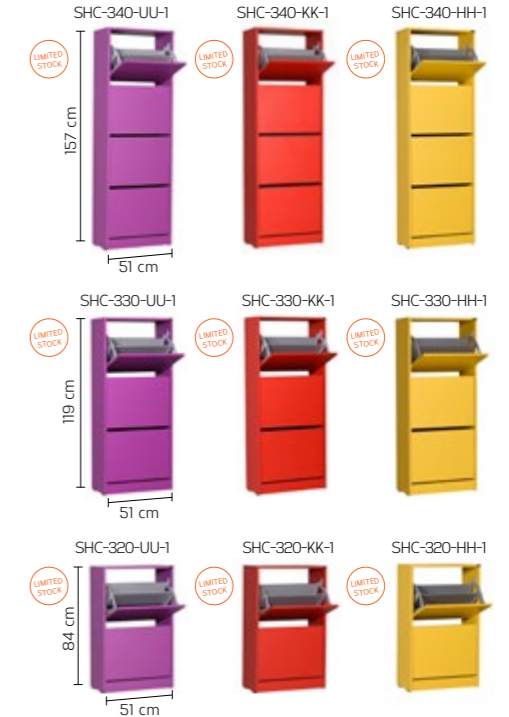

FLAT DUO SHOE CABINETS

MIX & MATCH

SHC- 340-BB-1 51 x 157 x 26 cm G.W. : 24, 2 KG 40 H.Q. : 730 PCS	SHC- 330-BB-1 51 x 119 x 26 cm G.W. : 18, 73 KG 40 H.Q. : 850 PCS	SHC- 320-BB-1 51 x 84 x 26 cm G.W. : 13, 32 KG 40 H.Q. : 1200 PCS

COLOR CODE BB UU KK HH FF OO

SHC- 540-BB-1 73 x 157 x 26 cm G.W. : 31, 9 KG 40 H.Q. : 530 PCS	SHC- 530-BB-1 73 x 119 x 26 cm G.W. : 24, 12 KG 40 H.Q. : 780 PCS	SHC- 520-BB-1 73 x 84 x 26 cm G.W. : 16, 59 KG 40 H.Q. : 1200 PCS