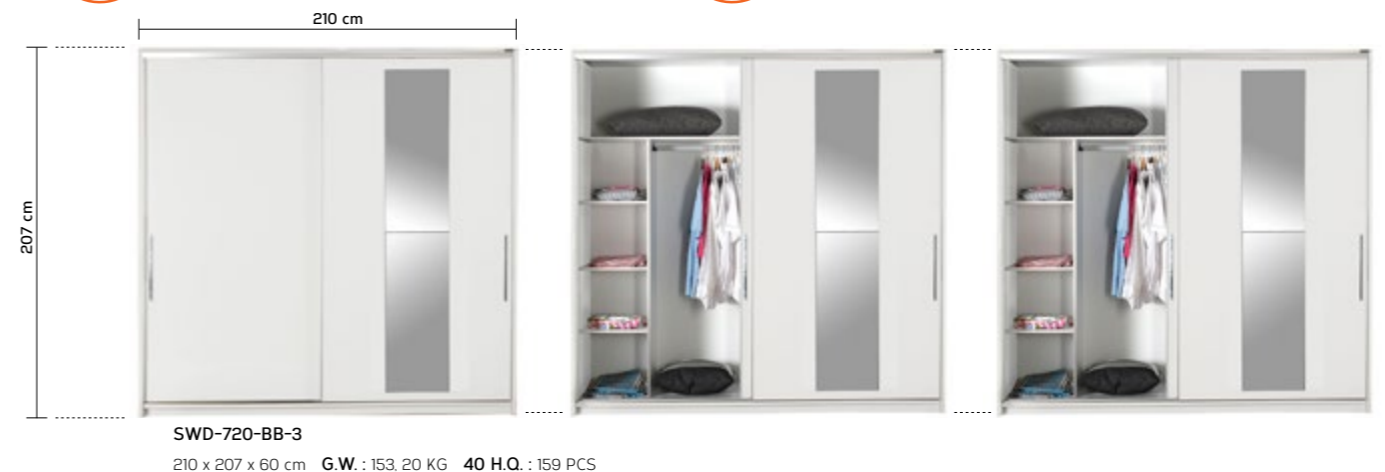

IMMEDIATE DELIVERY - MOQ 5 Pcs